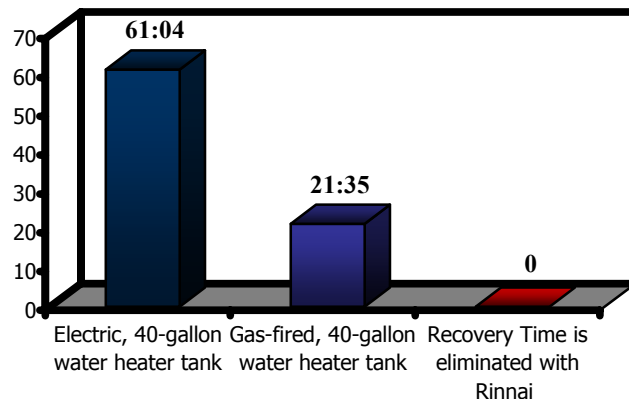

Hot Water Recovery Time (Min: sec)

Recovery Time is the amount of time required for water to reheat to a useable temperature. Rinnai eliminates this time, as it never runs out of hot water.