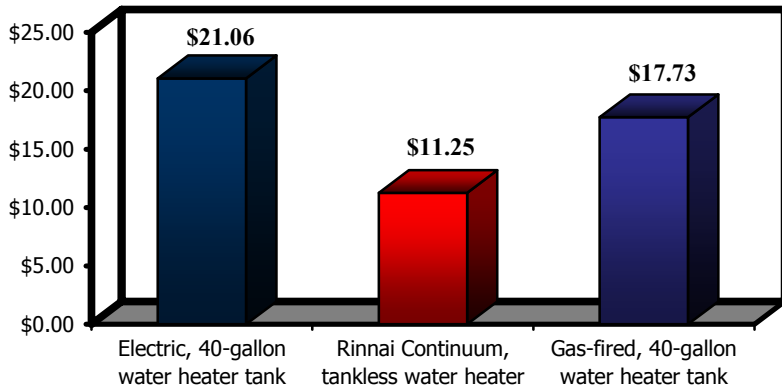

Never Pay for Another Cold Shower!

Monthly Operational Cost Comparison

Rinnai outperforms its competitors even in your monthly utility bills.