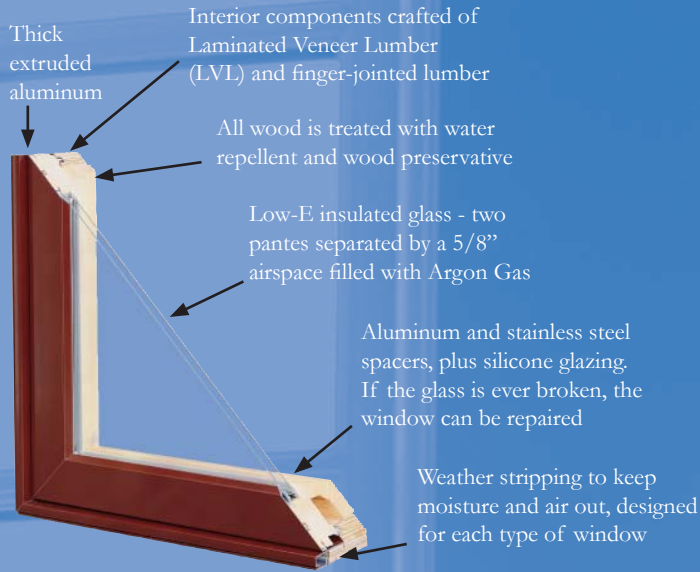

- add decorative glass & designer hardware
- have the only real wood window on the market with a lifetime warranty
- get Low-E 4 glass as standard

The possibilities are endless!

Casement Windows

Hinged on the side and opens outward. Concealed, multi-point locks, dual weather stripping and stainless steel hardware.

Fixed Windows

Graceful curves, dramatic angles, almost any shape and size. These non-opening windows are perfect for accents.

Double-Hung Windows

Both sashes slide up or down, and tilt in for easy cleaning from the inside. Single-hung windows (top sash does not open) are also available.

Sliding Patio Doors

Maximum glass area, smooth sliding on fiberglass sill, leaf and vinyl interlock weather stripping.

Interior finishes

Bring out the grain of your wood with a stain that matches – or contrasts – with your room. Staining accents the texture of the wood. We protect your stain with two coats of polyurethane. Or, if you want to paint your windows, we can apply the basecoat in one of two colors.

Interior basecoats

We Encourage You To Compare Our Window To Any Other

Lifetime Warranty

Divided lites

Bring the look of traditional windows up to contemporary construction standards with divided lites, removable wood grilles, or between-the-glass grille bars.